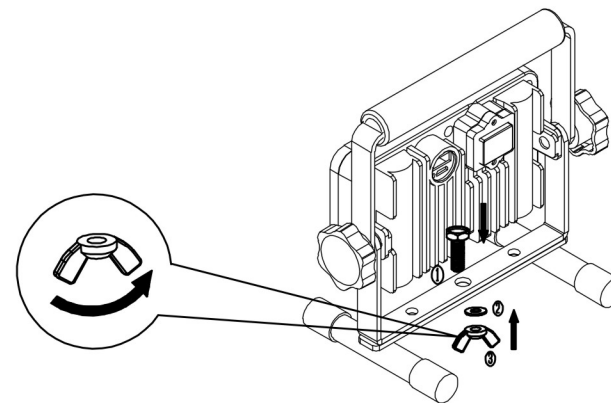

EGLO
my light | my style

LED flood light
ART.-Nr.:98183

1X

1X

1X

1X

A

B