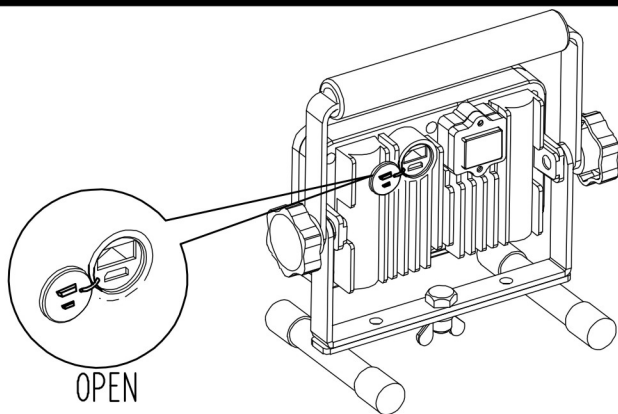

EGLO
my light | my style

LED flood light
ART.-Nr.:98183

1X

1X

1X

1X

A

B