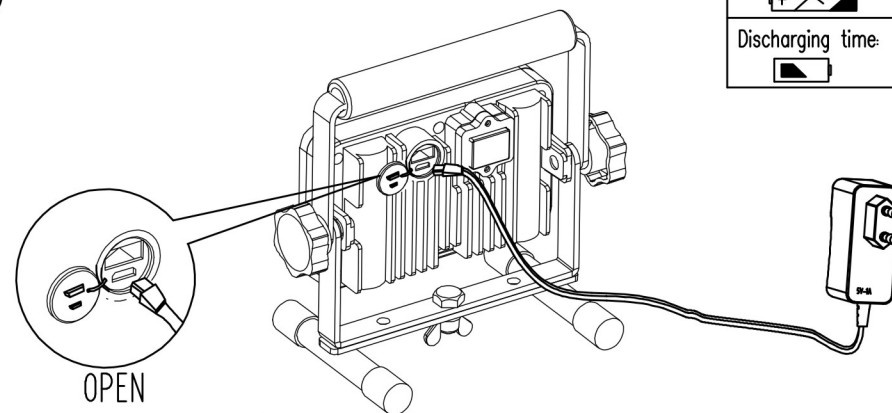

EGLO
my light | my style

LED flood light
ART.-Nr.:98183

1X

1X

1X

1X

A

B

C

D

Charging time: ⌚ 2-3H

Discharging time: ⌚ 2-3H